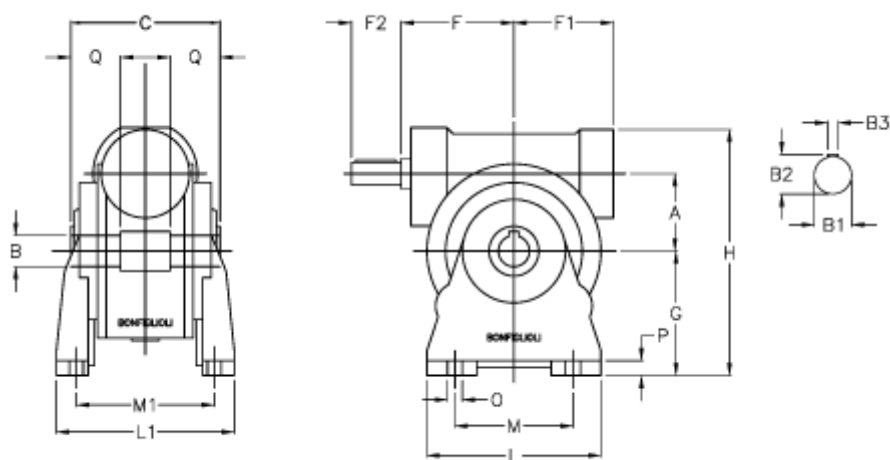

Article number: 3901210060200

Description: Worm gear with solid input shaft  
VF 210A-60-HS

## Measures

a	= 210.0	F1 = 277	P = 25
B	= 90	g = 335	Q = 85.0
B1 E7	= 48	H = 665	
B2	= 51.5	L = 440	
B3 H9	= 14	L1 = 320	
C	= 260	m = 340	
Description = VF 210A-xx-HS		M1 = 265.0	
F	= 230.0	O = 26.0	